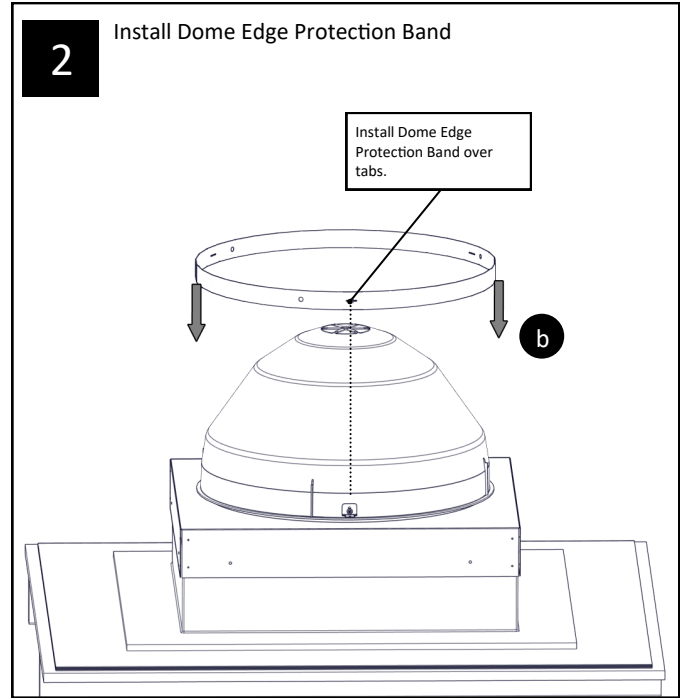

Dome Edge Protection Band Installation Instructions Appendix

For 750 DS Curb Cap

Parts List	Quantity
1 Dome Edge Protection Band	(1)
2 Dome Edge Protection Band Tab	(3)

Additional Materials and Tools	Quantity
1 None	