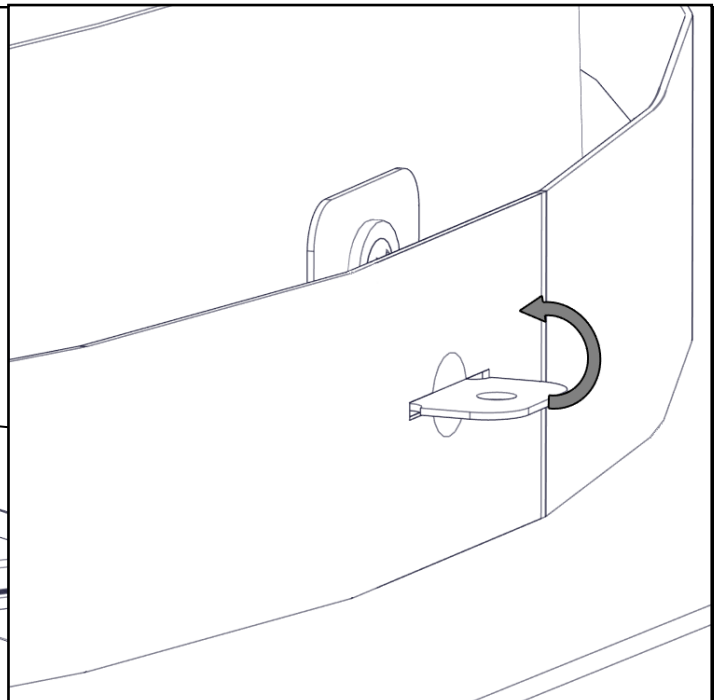

Dome Edge Protection Band Installation Instructions Appendix

For 750 DS Curb Cap

Parts List	Quantity
1 Dome Edge Protection Band	(1)
2 Dome Edge Protection Band Tab	(3)

Additional Materials and Tools	Quantity
1 None	