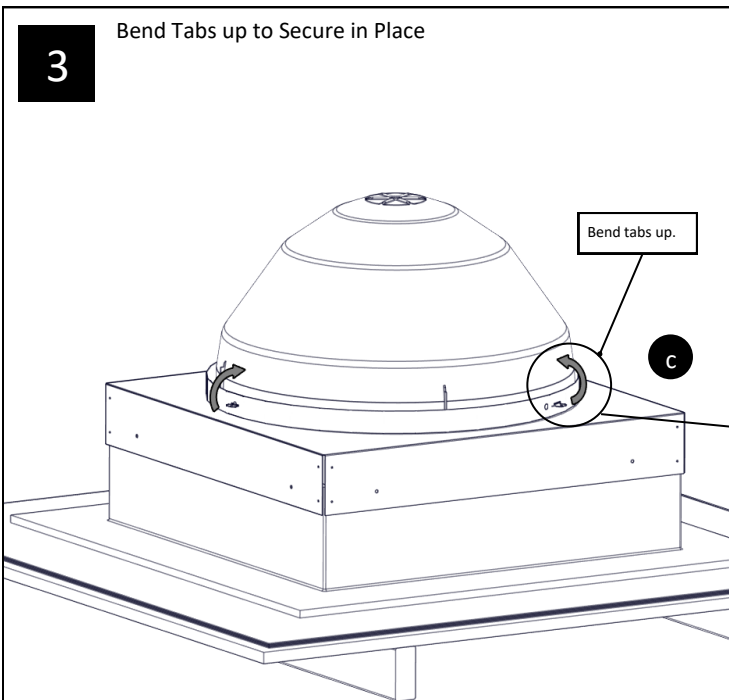

Dome Edge Protection Band Installation Instructions Appendix

For 750 DS Curb Cap

Parts List	Quantity
1 Dome Edge Protection Band	(1)
2 Dome Edge Protection Band Tab	(3)

Additional Materials and Tools	Quantity
1 None	