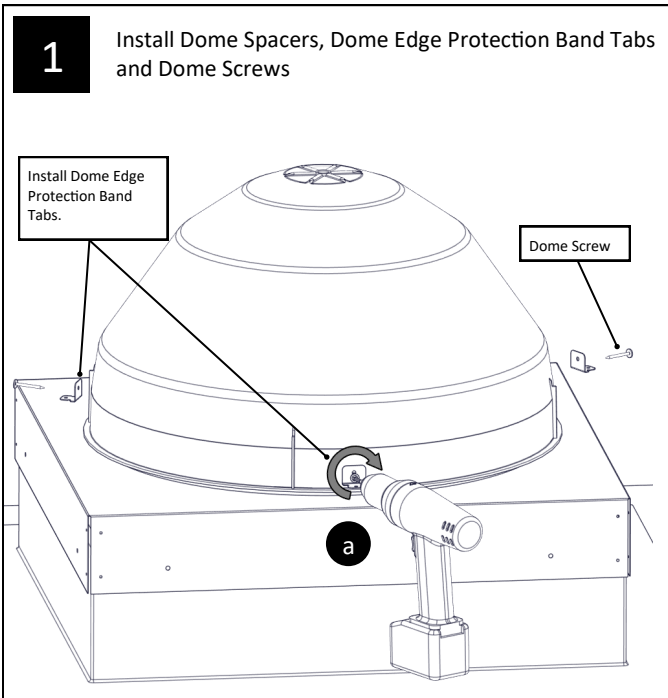

Dome Edge Protection Band Installation Instructions Appendix

For 750 DS Curb Cap

Parts List	Quantity
1 Dome Edge Protection Band	(1)
2 Dome Edge Protection Band Tab	(3)

Additional Materials and Tools	Quantity
1 None	