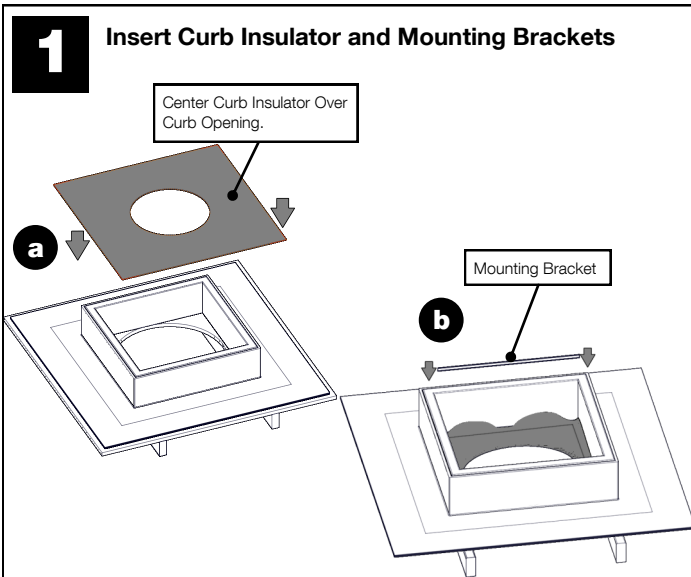

Curb Insulator Installation Instructions Appendix

Parts List		Quantity
1	Curb Insulator	(1)
2	Mounting Bracket	(4)
3	Mounting Screw	(24)
4	2 in (50 mm) Foil Tape - 18 ft (5.5 m)	(1)

Additional Materials and Tools	Quantity
1 None	