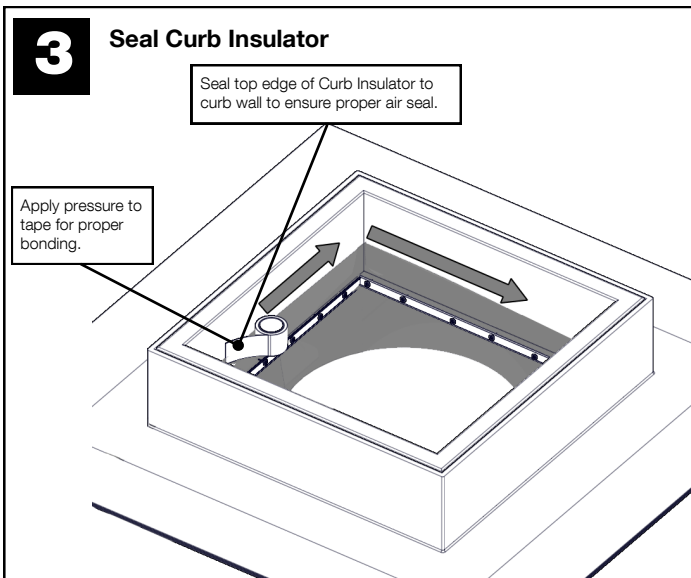

Curb Insulator Installation Instructions Appendix

Parts List		Quantity
1	Curb Insulator	(1)
2	Mounting Bracket	(4)
3	Mounting Screw	(24)
4	2 in (50 mm) Foil Tape - 18 ft (5.5 m)	(1)

Additional Materials and Tools	Quantity
1 None	