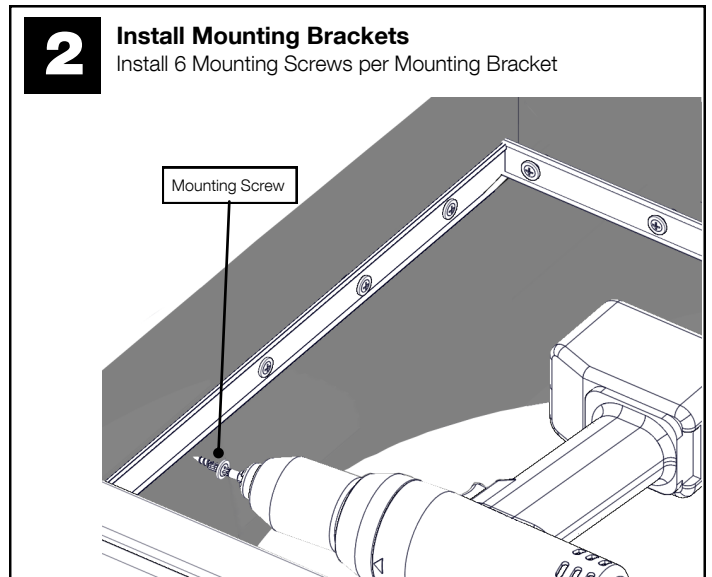

Curb Insulator Installation Instructions Appendix

Parts List		Quantity
1	Curb Insulator	(1)
2	Mounting Bracket	(4)
3	Mounting Screw	(24)
4	2 in (50 mm) Foil Tape - 18 ft (5.5 m)	(1)

Additional Materials and Tools	Quantity
1 None	