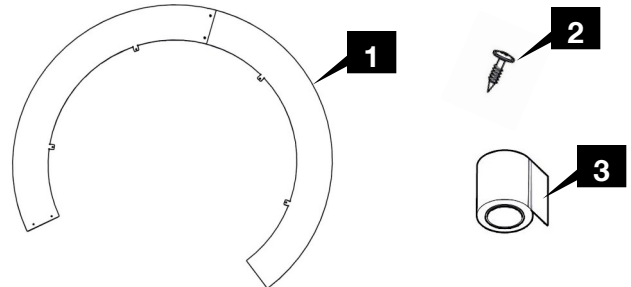

Parts List	Quantity
<b>1</b> 330 DS/750 DS Trim Ring	(1)
<b>2</b> Screw #8 X 9/16 in (14 mm)	(6)
<b>3</b> White Tape 1" X 8'	(1)
Additional Materials and Tools	Quantity
<b>1</b> None	