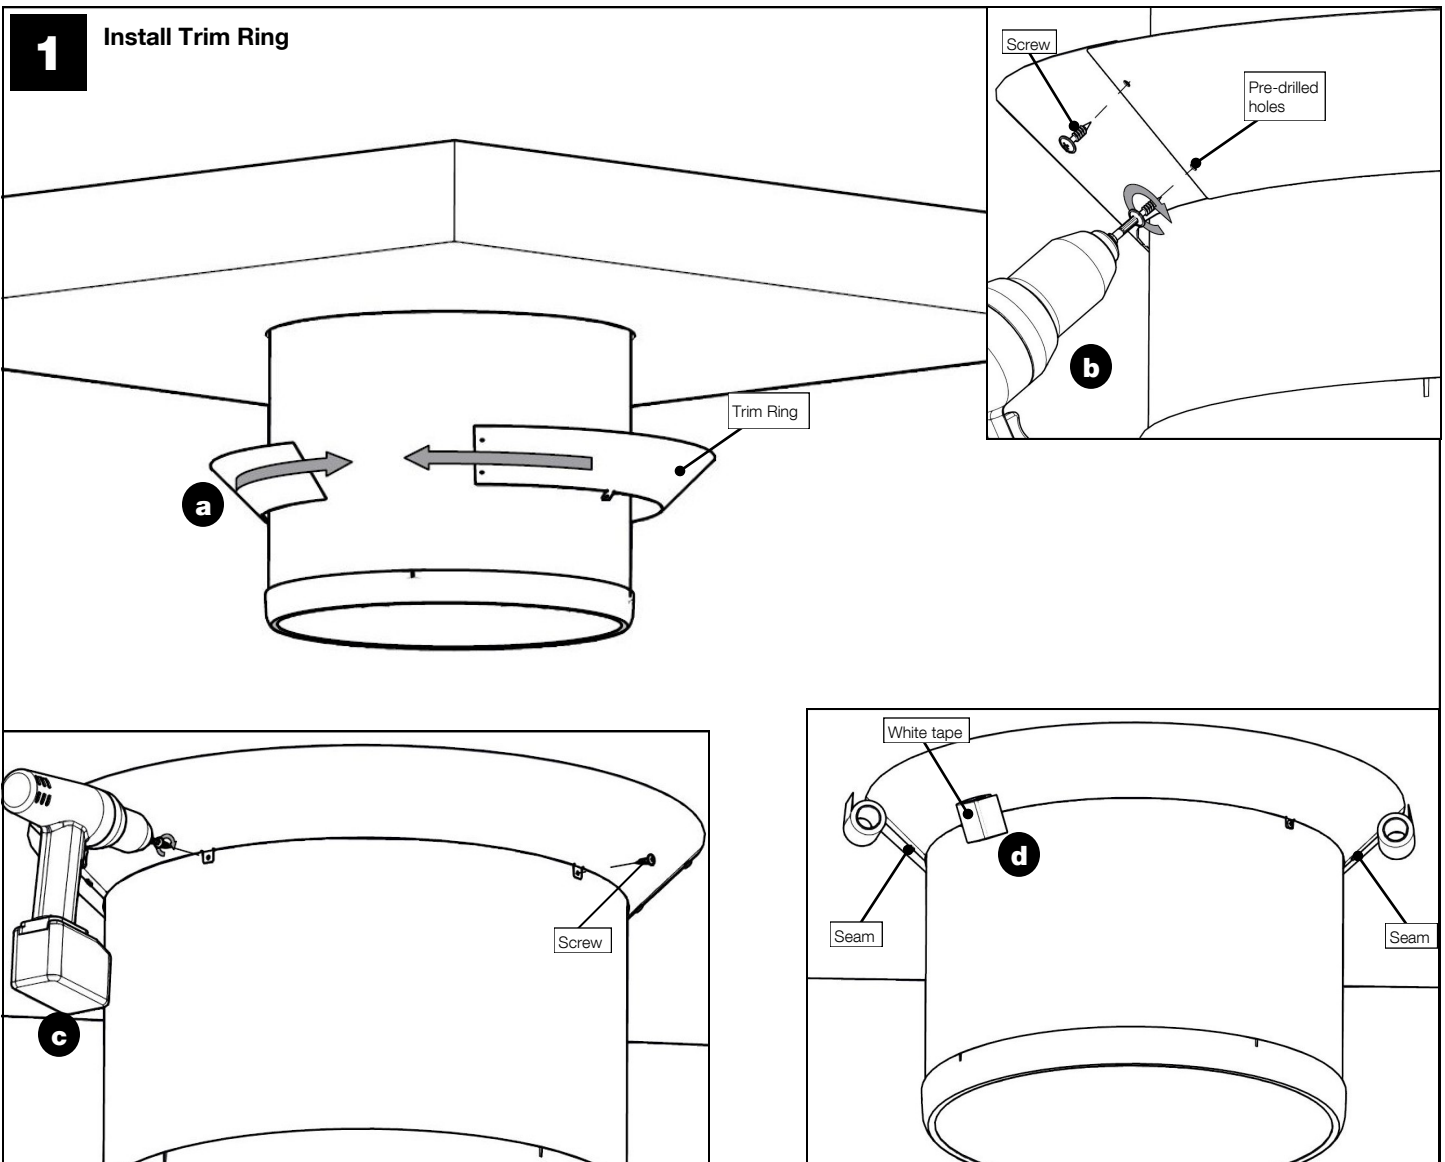

Installation Instructions

For the most current Installation Instructions, please visit www.solatube.eu

Solatube International, Inc. | 2210 Oak Ridge Way | Vista, CA 92081-8341 | www.solatube.com | T: 888.SOLATUBE